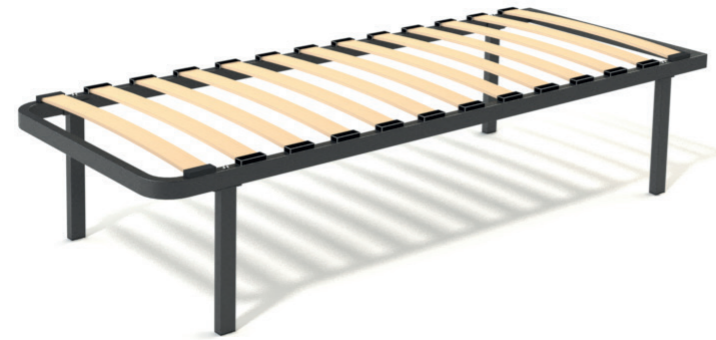

Caravan Beds

Silver Single Slatted Bed
W1800 x D675mm
Code - **6600**
£85.25 (each) Available in a box of 1

Black Single Slatted Bed
W1800 x D675mm
Code - **6601**
£85.25 (each) Available in a box of 1