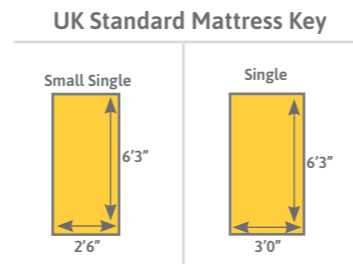

Single Mattresses

Code	Width	Length	Price (each)
6200	2ft	5ft 9"	£76.74
6201	2ft	6ft	£63.54
6202	2ft	6ft 3"	£75.09
6203	2ft 3"	5ft 9"	£78.39
6204	2ft 3"	6ft	£66.84
6205	2ft 3"	6ft 3"	£80.04
6206	2ft 6"	6ft	£68.49
6207	2ft 6"	6ft 3"	£80.04
6208	2ft 9"	6ft	£83.34
6209	3ft	6ft	£85.00
6210	3ft	6ft 3"	£86.65