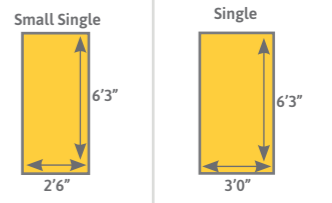

UK Standard Mattress Key

Double / King Mattresses

Code	Width	Length	Price (each)
6234	4ft	6ft	£240.13
6235	4ft	6ft 3"	£244.46
6236	4ft 3"	6ft	£244.46
6237	4ft 3"	6ft 3"	£250.25
6238	4ft 3"	6ft 6"	£254.59
6239	4ft 6"	6ft	£258.93
6240	4ft 6"	6ft 3"	£263.26
6243	5ft	6ft	£286.41
6244	5ft	6ft 3"	£295.09
6245	5ft	6ft 6"	£303.76
6246	5ft 3"	6ft 6"	£403.58