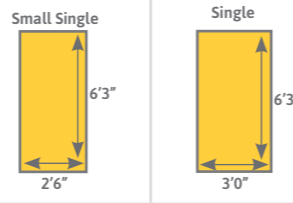

UK Standard Mattress Key

Double / King Mattresses

Code	Width	Length	Price (each)
6258	4ft	6ft	£121.13
6259	4ft	6ft 3"	£123.01
6260	4ft 3"	6ft	£138.06
6261	4ft 3"	6ft 3"	£138.06
6262	4ft 3"	6ft 6"	£156.56
6263	4ft 6"	6ft	£127.18
6264	4ft 6"	6ft 3"	£141.96
6265	4ft 6"	6ft 6"	£156.76
6266	5ft	6ft	£135.03
6267	5ft	6ft 3"	£147.98
6268	5ft 3"	6ft	£135.03