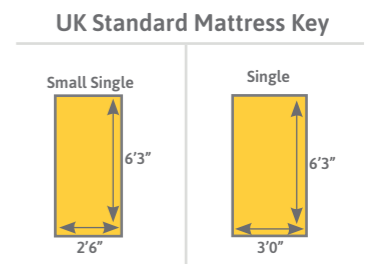

Single Mattresses

Code	Width	Length	Price (each)
6270	2ft	5ft 9"	£120.93
6271	2ft	6ft	£104.63
6272	2ft	6ft 3"	£118.98
6273	2ft 3"	5ft 9"	£120.68
6274	2ft 3"	6ft	£110.51
6275	2ft 3"	6ft 3"	£120.68
6276	2ft 6"	6ft	£112.55
6277	2ft 6"	6ft 3"	£124.18
6278	2ft 9"	6ft	£128.14
6279	3ft	6ft	£132.10
6280	3ft	6ft 3"	£134.03