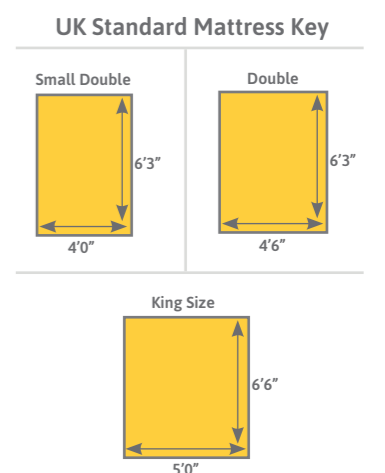

Double / King Mattresses

Code	Width	Length	Price (each)
6281	4ft	6ft	£165.81
6282	4ft	6ft 3"	£167.80
6283	4ft 3"	6ft	£171.65
6284	4ft 3"	6ft 3"	£173.48
6285	4ft 3"	6ft 6"	£185.36
6286	4ft 6"	6ft	£174.28
6287	4ft 6"	6ft 3"	£175.85
6288	4ft 6"	6ft 5"	£178.85
6289	4ft 6"	6ft 6"	£178.85
6290	5ft	6ft	£173.76
6291	5ft	6ft 3"	£185.36
6292	5ft 3"	6ft	£171.95
6293	5ft	6ft 6"	£182.25