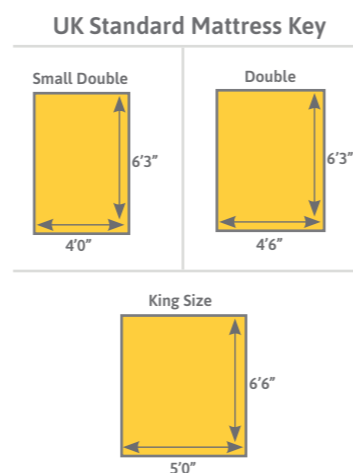

Double / King Mattresses

Code	Width	Length	Price (each)
6211	4ft	6ft	£106.09
6212	4ft	6ft 3"	£107.75
6213	4ft 3"	6ft	£120.93
6214	4ft 3"	6ft 3"	£120.93
6215	4ft 3"	6ft 6"	£137.13
6216	4ft 6"	6ft	£111.38
6217	4ft 6"	6ft 3"	£124.34
6219	4ft 6"	6ft 6"	£137.30
6220	5ft	6ft	£118.26
6221	5ft	6ft 3"	£129.61
6222	5ft 3"	6ft	£118.26
6218	5ft	6ft 6"	£132.93