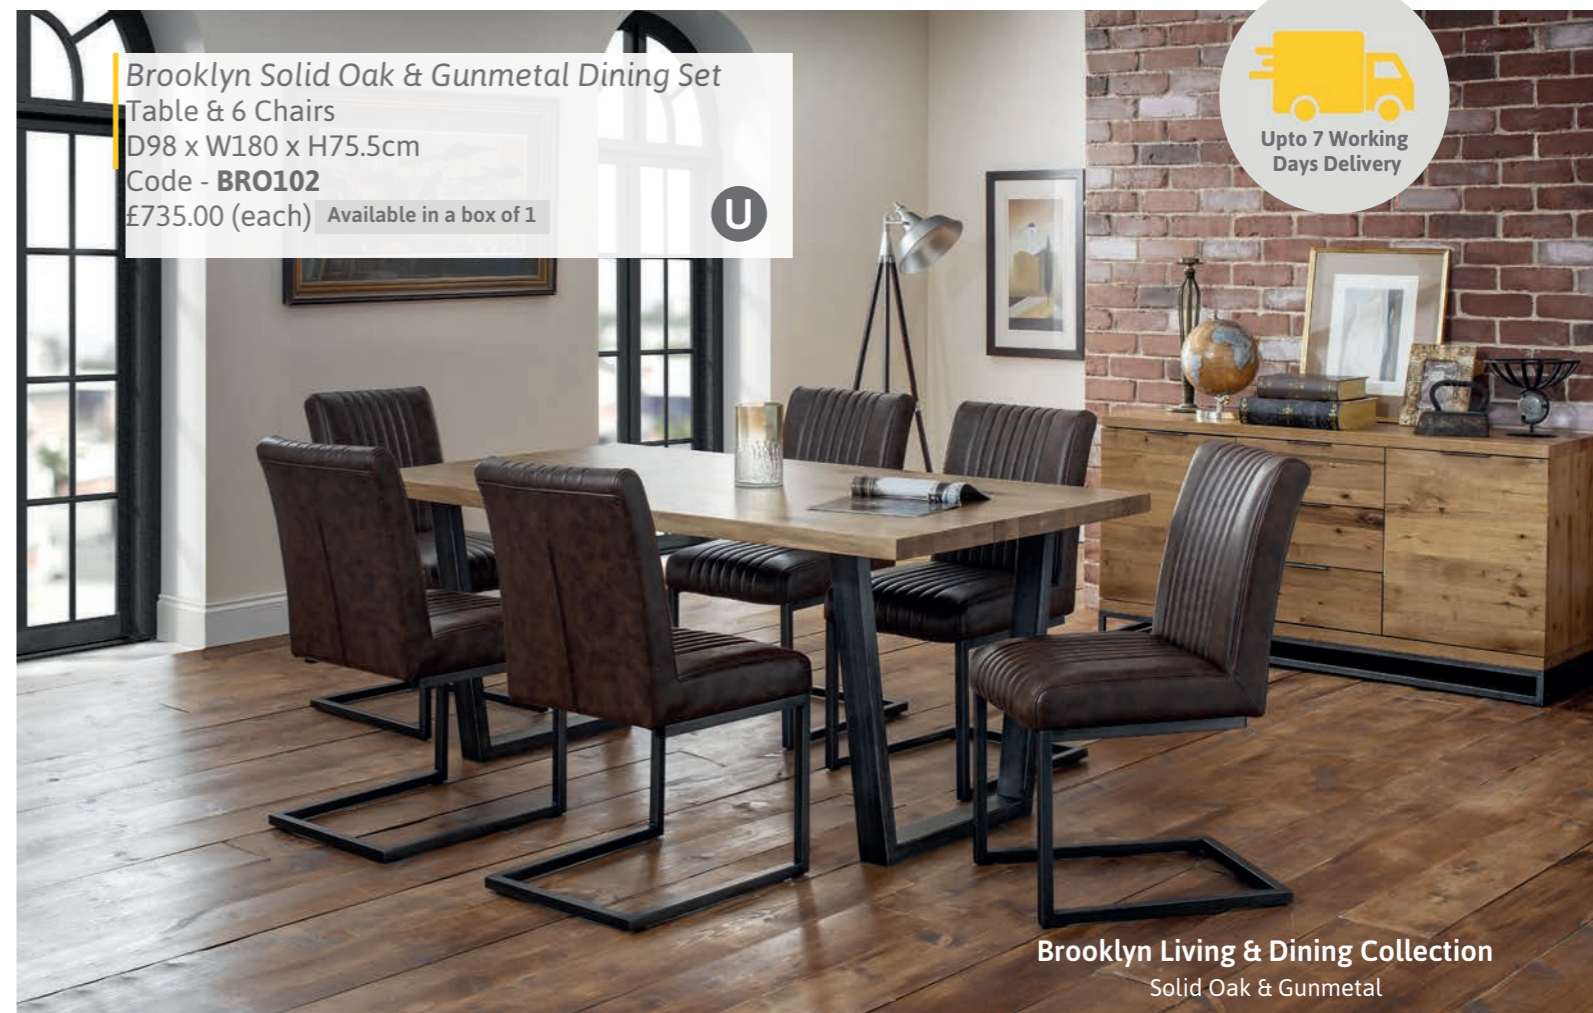

Brooklyn Solid Oak & Gunmetal Dining Set
Table & 6 Chairs
D98 x W180 x H75.5cm
Code - **BRO102**
£735.00 (each) Available in a box of 1

U

Brooklyn Living & Dining Collection
Solid Oak & Gunmetal