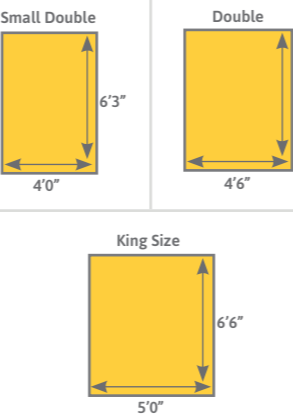

UK Standard Mattress Key

We have a fantastic selection of Crib 5 rated mattresses which are ideal for your holiday accommodation. All of our mattresses are made to order and therefore are unreturnable. **Please note:** A minimum order value of £200 (ex VAT) applies to all mattress orders and must be spent on mattresses only. Mattress specifications can be mixed to achieve the £200 spend limit. Free delivery is available for orders over £325 while orders between £200 and £325 will incur a £25 delivery charge (price will vary for Isle of Wight and Scottish Highlands). **Please allow upto 5 working days delivery for all mattresses.**