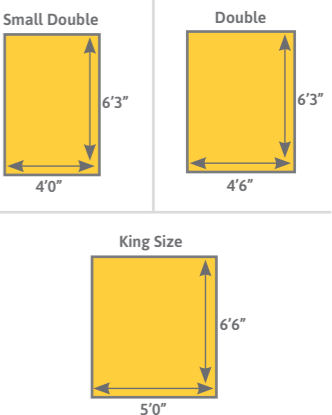

UK Standard Mattress Key

We have a fantastic selection of Crib 5 rated mattresses which are ideal for your holiday accommodation. All of our mattresses are made to order and therefore are unreturnable. **Please note:** A minimum order value of £200 (ex VAT) applies to all mattress orders and must be spent on mattresses only. Mattress specifications can be mixed to achieve the £200 spend limit. Free delivery is available for orders over £325 while orders between £200 and £325 will incur a £25 delivery charge (price will vary for Isle of Wight and Scottish Highlands). **Please allow upto 10 working days delivery for all mattresses.**